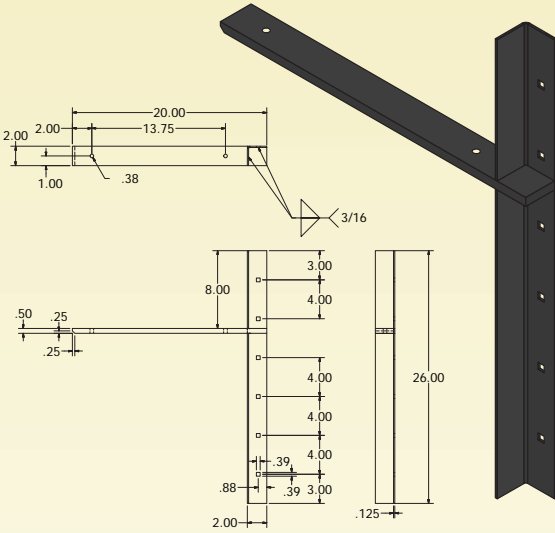

# C/EC Flat Concealed Brackets

- CFLAT and ECFLAT Brackets available in 2.0" or 1.0" versions
- Available with 9", 12", 15", 18", 21" & 24" support arms (21" & 24" in 2.0" only)
- Available with upper extension (EC) and without upper extension (C)
- Upper extension (above the support arm) provides superior strength
- Load limit range of 1100 lbs to 4900 lbs per pair
- Mounting hardware included
- 3/8" - 16 x 3" bolt assemblies for 2.0 Brackets
- 1/4" - 16 x 3" bolt assemblies for 1.0 Brackets
- All welds on reverse for easy, clean install
- All brackets available in black and white powdercoat
- All sizes packaged 2 pcs per box
- Half Inch horizontal support arm can be completely concealed
- Recommend backing when used with metal studs

## 2.0" C Flat and EC Flat Brackets - 9" to 24" Support Arm Mounting Hardware Included - ( 3/8" - 16 x 3" carriage bolt assemblies )

Bracket Size	2 - 58 per bracket	60+ per bracket	Pcs/Wgt/Box*	Bracket Size	2 - 58 per bracket	60+ per bracket	Pcs/Wgt/Box*
CFLAT9(2.0)	\$22.65	\$21.10	2 pcs/11 lbs.	ECFLAT9(2.0)	\$24.95	\$23.25	2 pcs/14 lbs.
CFLAT12(2.0)	\$24.30	\$22.60	2 pcs/12 lbs.	ECFLAT12(2.0)	\$26.60	\$24.75	2 pcs/16 lbs.
CFLAT15(2.0)	\$27.35	\$26.00	2 pcs/13 lbs.	ECFLAT15(2.0)	\$29.65	\$28.20	2 pcs/15 lbs.
CFLAT18(2.0)	\$30.25	\$28.15	2 pcs/18 lbs.	ECFLAT18(2.0)	\$32.65	\$30.40	2 pcs/22 lbs.
CFLAT21(2.0)	\$31.65	\$30.10	2 pcs/19 lbs.	ECFLAT21(2.0)	\$34.50	\$32.80	2 pcs/23 lbs.
CFLAT24(2.0)	\$33.00	\$30.70	2 pcs/22 lbs.	ECFLAT24(2.0)	\$36.35	\$33.85	2 pcs/24 lbs.