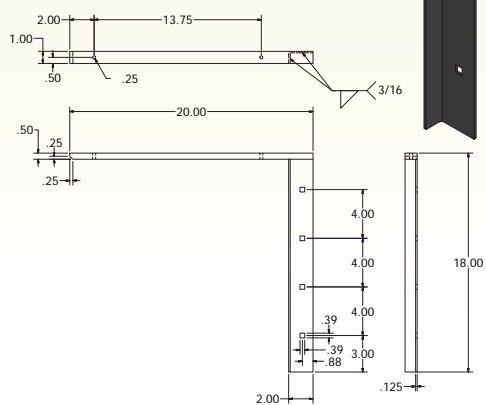

# C/EC Flat Concealed Brackets

- CFLAT and ECFLAT Brackets available in 2.0" or 1.0" versions
- Available with 9", 12", 15", 18", 21" & 24" support arms (21" & 24" in 2.0" only)
- Available with upper extension (EC) and without upper extension (C)
- Upper extension (above the support arm) provides superior strength
- Load limit range of 1100 lbs to 4900 lbs per pair
- Mounting hardware included
- 3/8" - 16 x 3" bolt assemblies for 2.0 Brackets
- 1/4" - 16 x 3" bolt assemblies for 1.0 Brackets
- All welds on reverse for easy, clean install
- All brackets available in black and white powdercoat
- All sizes packaged 2 pcs per box
- Half Inch horizontal support arm can be completely concealed
- Recommend backing when used with metal studs

## 2.0" C Flat and EC Flat Brackets - 9" to 24" Support Arm Mounting Hardware Included - ( 3/8" - 16 x 3" carriage bolt assemblies )

Bracket Size	2 - 58 per bracket	60+ per bracket	Pcs/Wgt/Box*	Bracket Size	2 - 58 per bracket	60+ per bracket	Pcs/Wgt/Box*
CFLAT9(2.0)	\$22.65	\$21.10	2 pcs/11 lbs.	ECFLAT9(2.0)	\$24.95	\$23.25	2 pcs/14 lbs.
CFLAT12(2.0)	\$24.30	\$22.60	2 pcs/12 lbs.	ECFLAT12(2.0)	\$26.60	\$24.75	2 pcs/16 lbs.
CFLAT15(2.0)	\$27.35	\$26.00	2 pcs/13 lbs.	ECFLAT15(2.0)	\$29.65	\$28.20	2 pcs/15 lbs.
CFLAT18(2.0)	\$30.25	\$28.15	2 pcs/18 lbs.	ECFLAT18(2.0)	\$32.65	\$30.40	2 pcs/22 lbs.
CFLAT21(2.0)	\$31.65	\$30.10	2 pcs/19 lbs.	ECFLAT21(2.0)	\$34.50	\$32.80	2 pcs/23 lbs.
CFLAT24(2.0)	\$33.00	\$30.70	2 pcs/22 lbs.	ECFLAT24(2.0)	\$36.35	\$33.85	2 pcs/24 lbs.